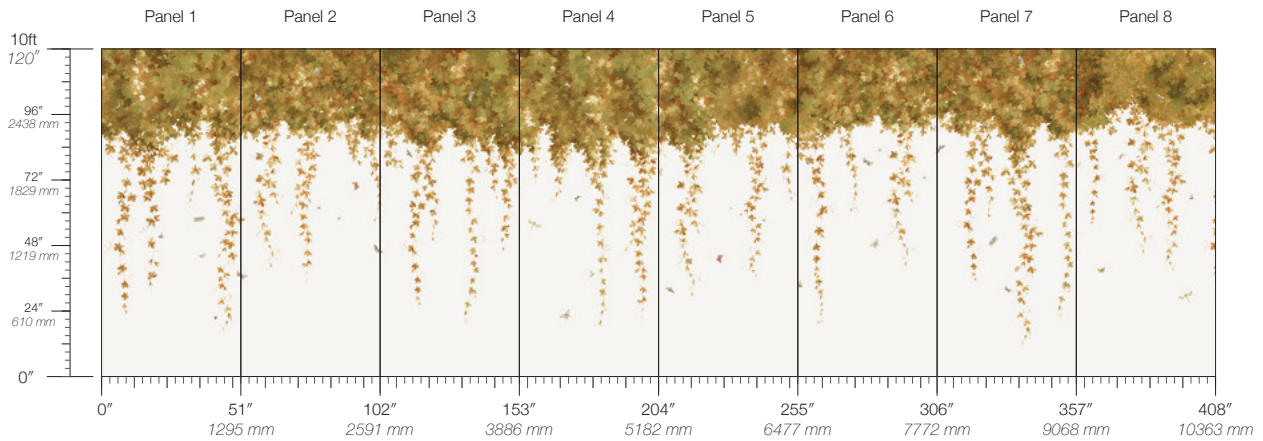

Overgrow Cosimo

Suitable for residential and commercial projects

COLOR
Cosimo

STOCK
Made to order

REPEAT
Non-repeating

CONTACT
sales@calicowallpaper.com
+1 718 243 1705
57 Lispenard Street
New York, NY 10013 USA

ITEM
3403

MINIMUM
1 panel

LEAD TIME
4 weeks to print

CONTENT
Type II PVC-Free TPO

MAINTENANCE
Water-based cleanser

ORIGIN
USA

DISCLAIMER
Panel maps represent mural artwork only. Reference the physical sample for color and texture.

PANEL WIDTH
51" / 1295 mm trimmed

FLAMMABILITY
ASTM E84 Adhered Class A

DETAILS
Custom options available

PANEL HEIGHT
120" / 3048 mm standard

ENVIRONMENTAL
Recycled Content, Phthalate Free
Low VOC, HPD Available

PRICE
Available upon request